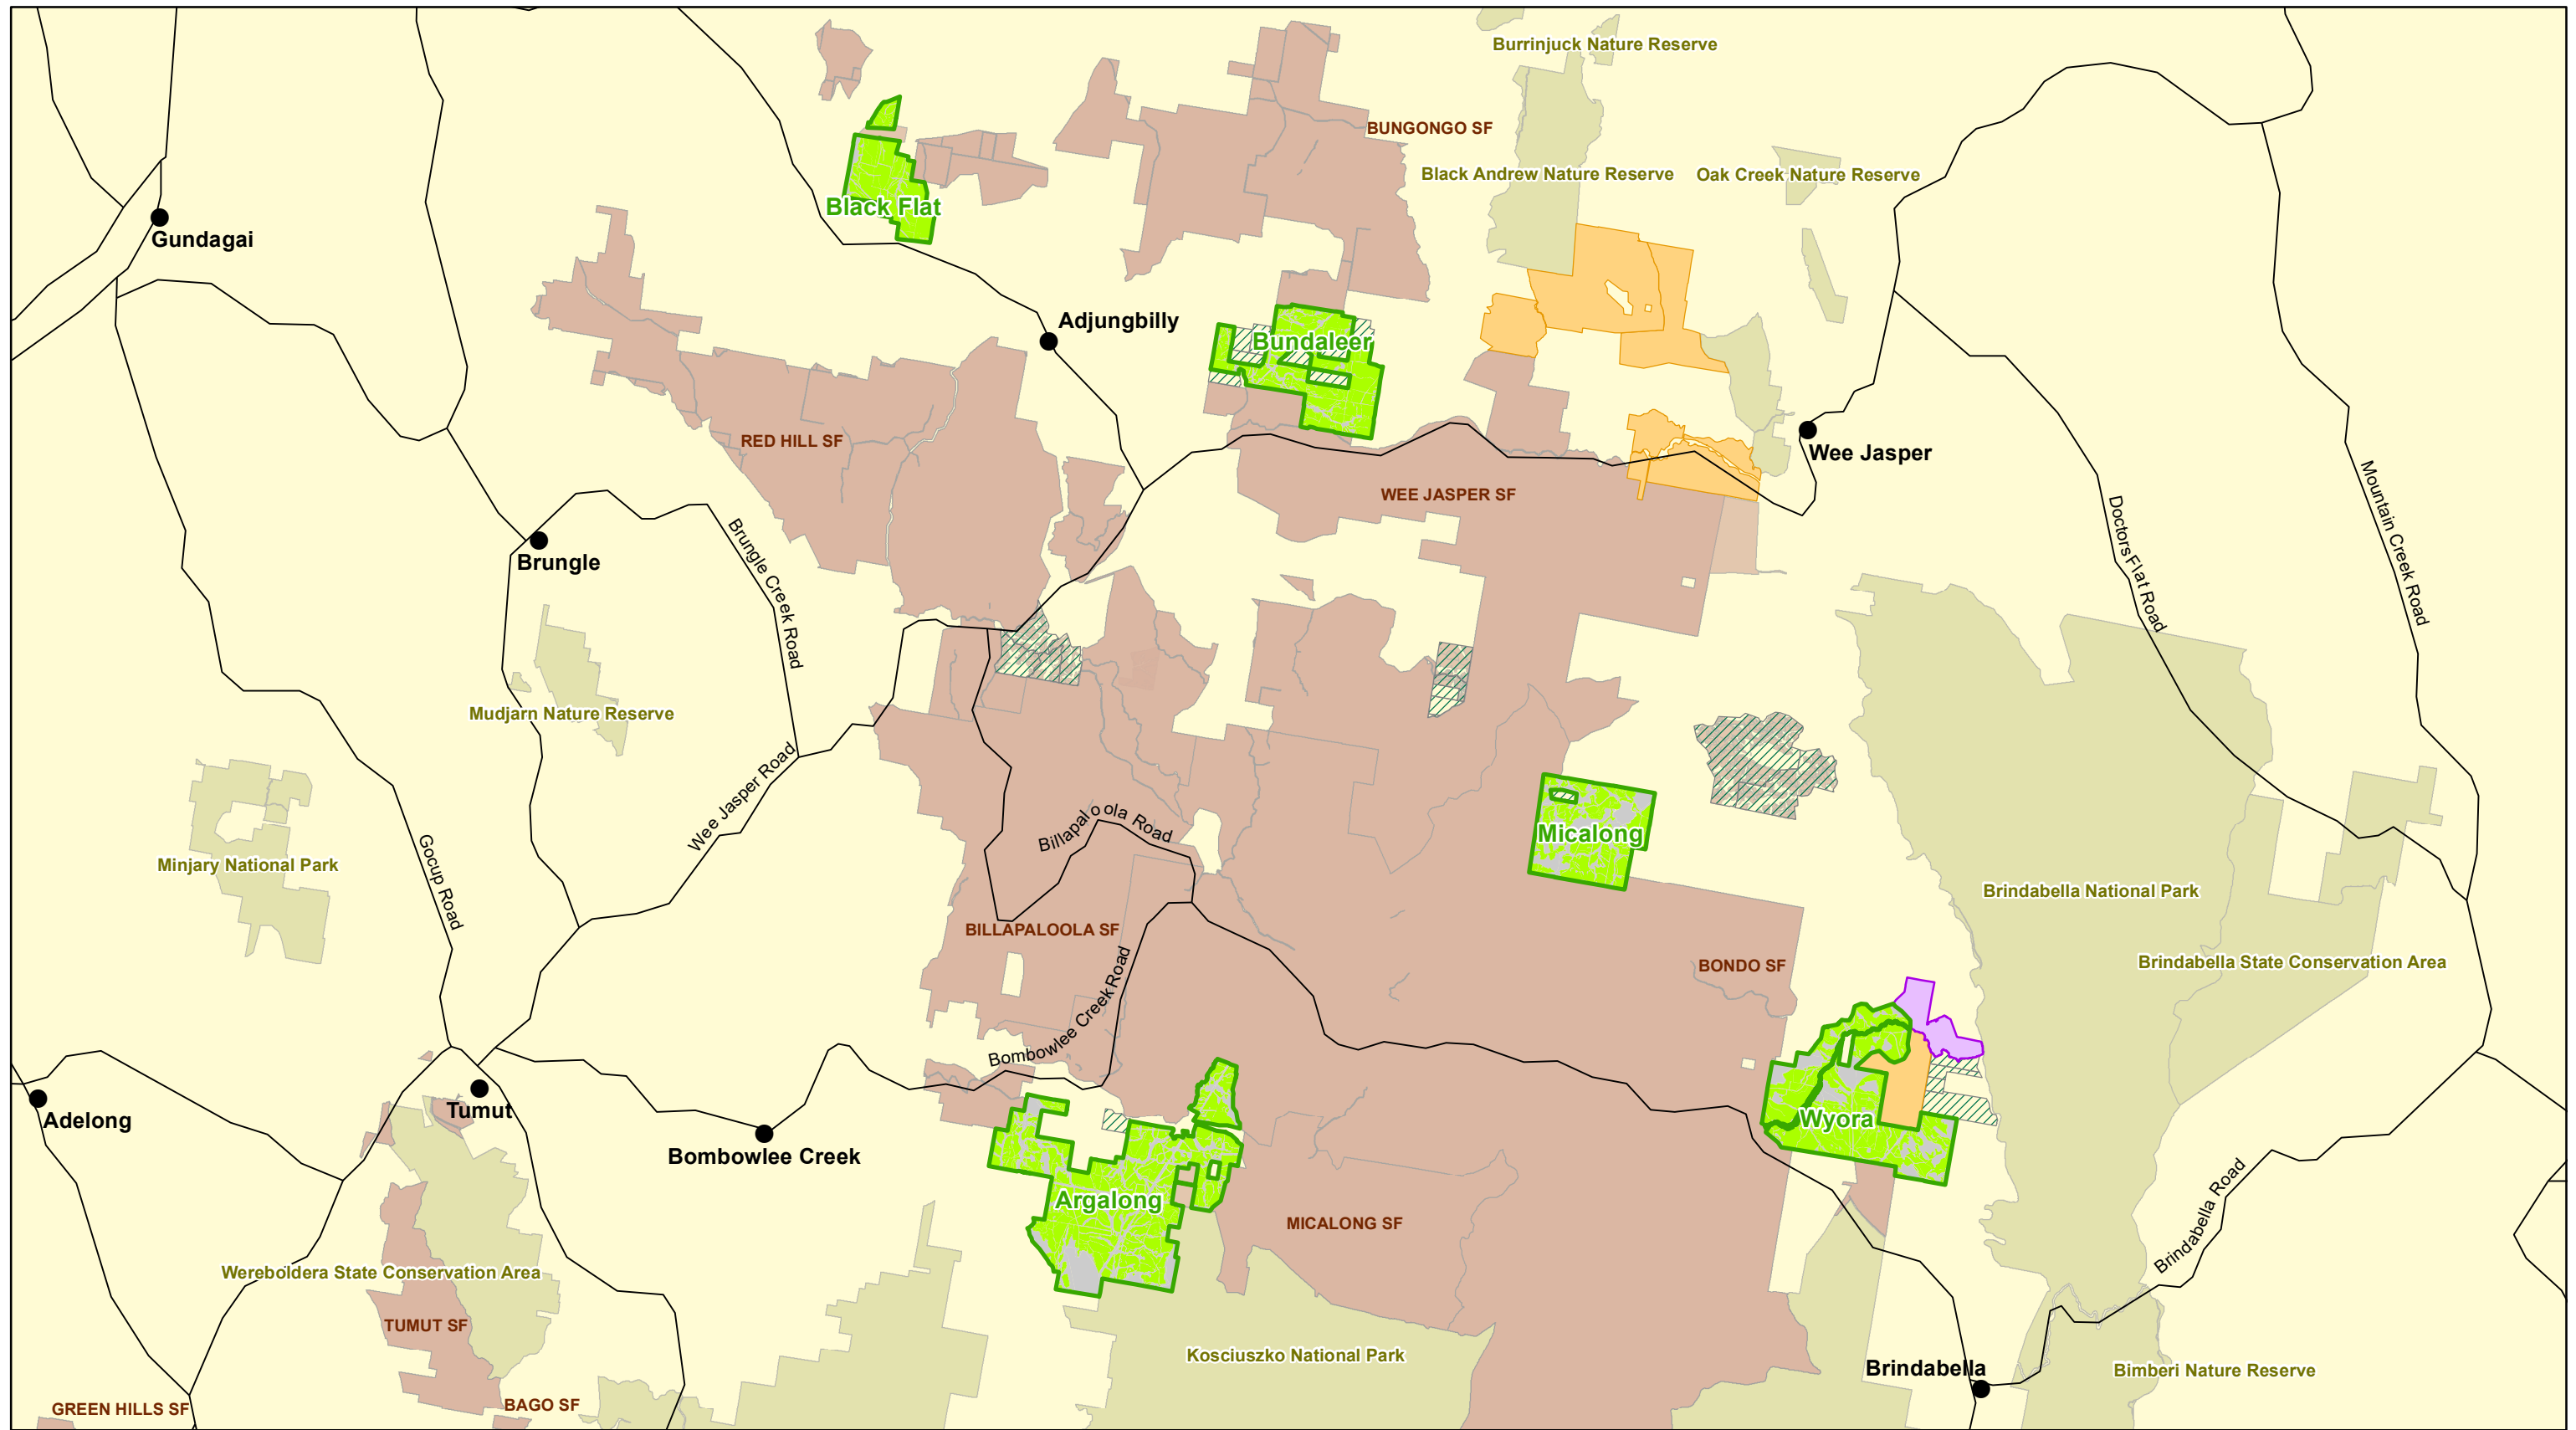

HUME FORESTS LTD (HFL) DEFINED FOREST AREA TUMUT REGION

Information shown on this map is compiled from numerous sources and may not be complete or accurate