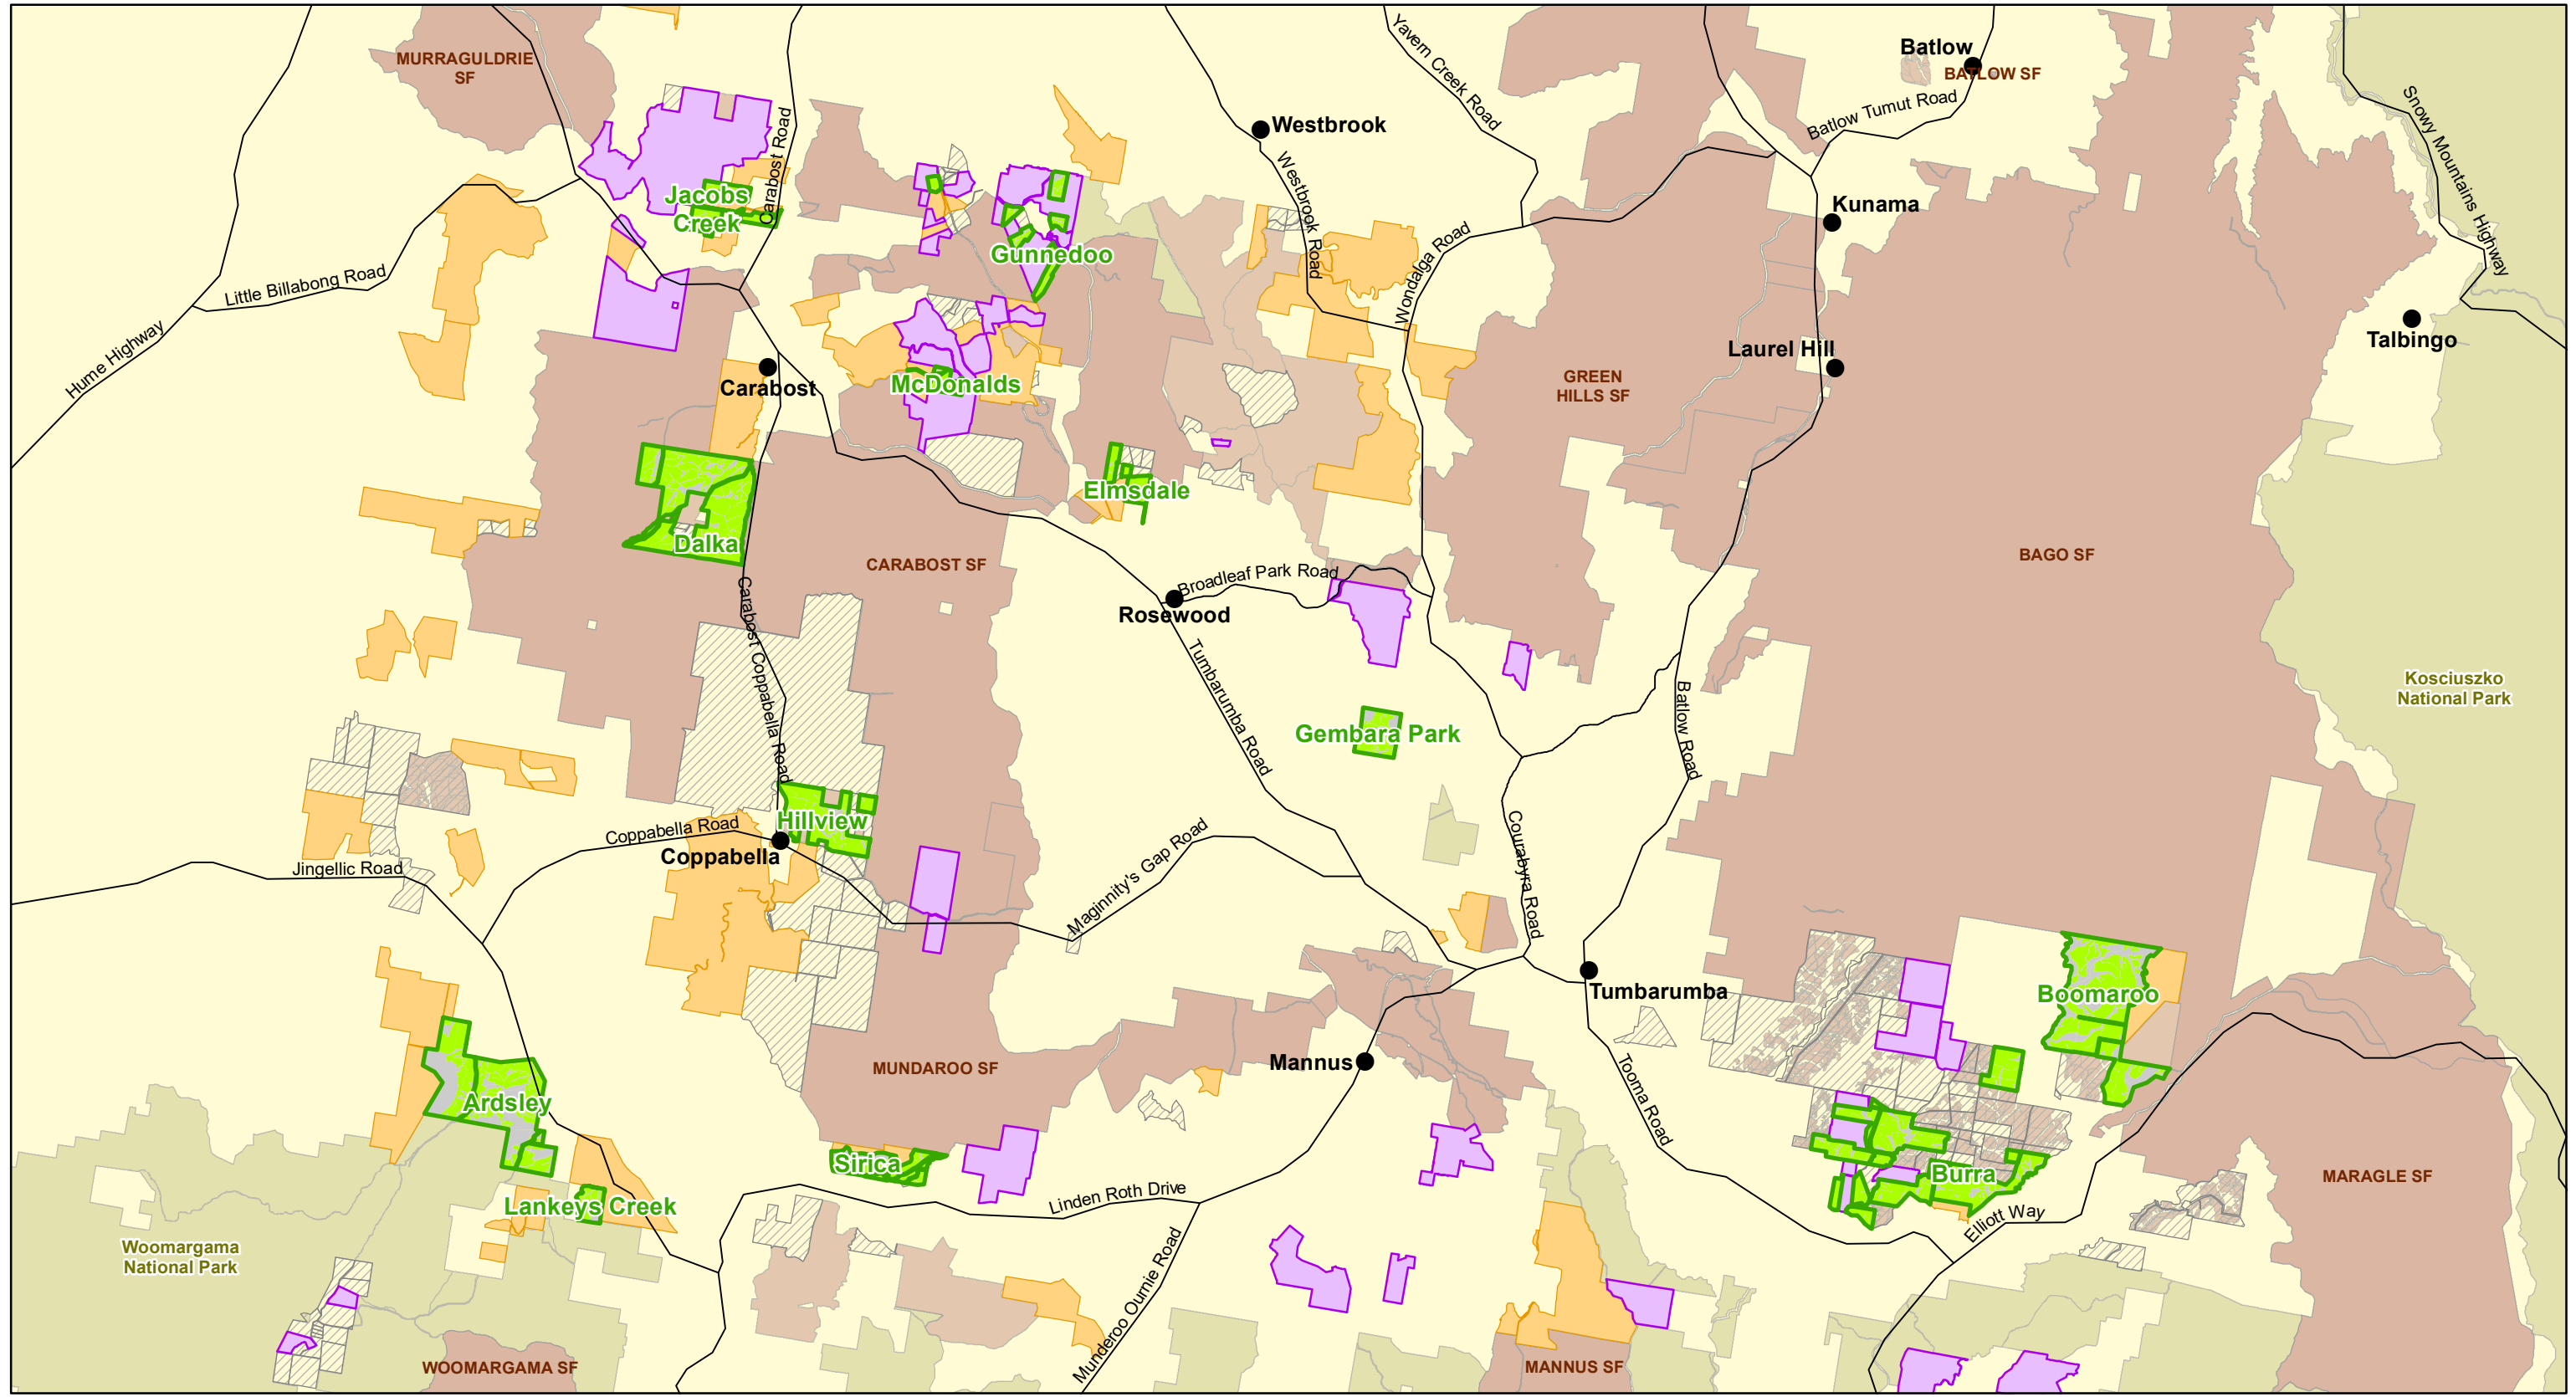

HUME FORESTS LTD (HFL) DEFINED FOREST AREA TUMBARUMBA REGION

HFL Property Boundary	Southern Cross Forests Estate	State Forest (FCNSW)
PLANTATION	Snowy Mountains Forests Estate	National Parks
NON-PLANTATION	Private Pine	

N

1:200,000

0 2.5 5 10

Kilometres
benitas

15/10/2024 A3 L

Information shown on this map is compiled from numerous sources and may not be complete or accurate